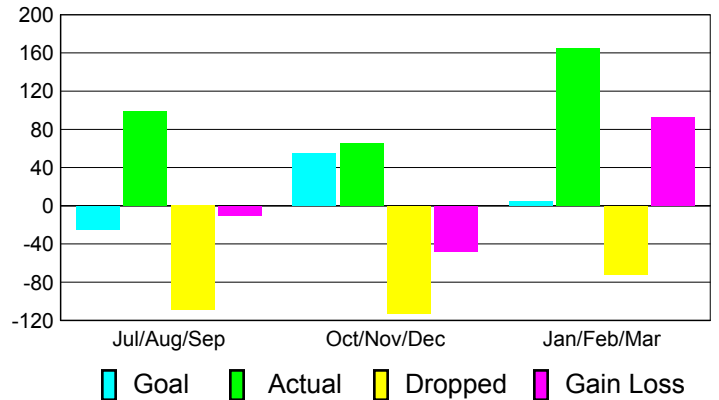

Membership Results 2010-2011

Goal, New, Dropped, Gain/Loss

Comparison of Membership Gain/Loss

Current Year Compared to the Previous Year