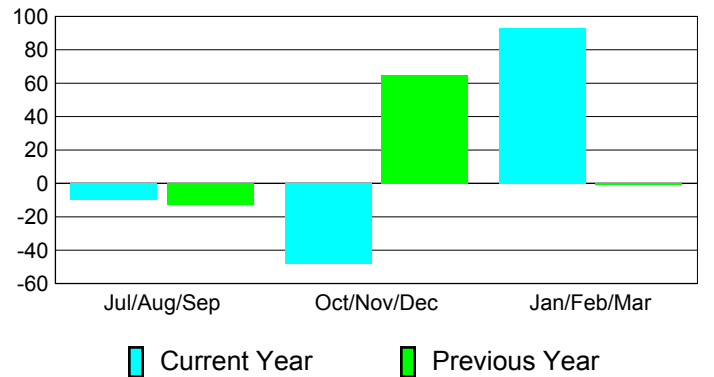

**Membership Results
2010-2011**

**Membership
2009-2010**

Month	Net Memb Goal	Actual New Memb	Actual Dropped Memb	Gain/Loss of Memb	Gain/Loss of Memb
Jul/Aug/Sep	-25	99	-109	-10	-13
Oct/Nov/Dec	55	65	-113	-48	65
Jan/Feb/Mar	5	165	-72	93	-1
Totals	35	329	-294	35	51

Membership Results 2010-2011

Goal, New, Dropped, Gain/Loss

Comparison of Membership Gain/Loss

Current Year Compared to the Previous Year

Gender Comparison 2010-2011

Jul/Aug/Sep

Oct/Nov/Dec

Jan/Feb/Mar